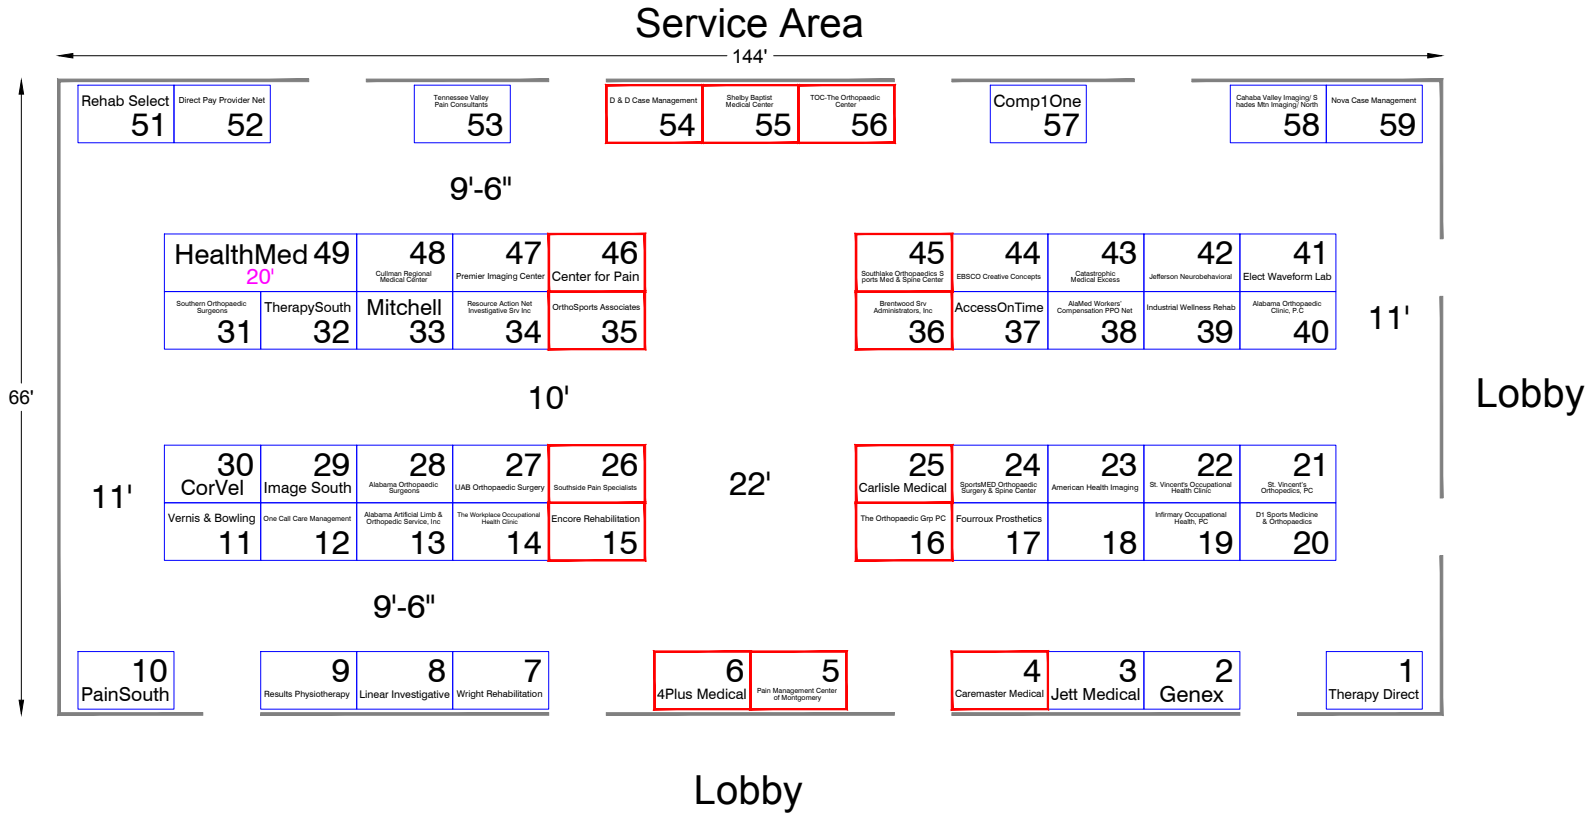

EMERALD BALLROOM

Alabama Self Insurers Association
August 7-9, 2016

Emerald as of 04/20/2016			
Dimension	Size	Qty	SqFt
6'x10'	60	57	3,420
6'x20'	120	1	120
Totals:		58	3,540

Show Facility:
Hilton Sandestin Beach Golf Resort & Spa
Destin, FL

Show Location:
Emerald Ballroom

File Name: 05-11456-16 r1
Drawn by: Bottoms, Herman

Scale: 1/2" = 10' - 0"

Disclaimer
Every effort has been made to ensure the accuracy of all information contained on this floor plan however no warranties, either expressed or implied are made with respect to this floor plan. If the location of building columns, utilities or other architectural components of the facility is a consideration in the construction or usage of an exhibit, it is the sole responsibility of the exhibitor to physically inspect the facility to verify all dimensions and locations.